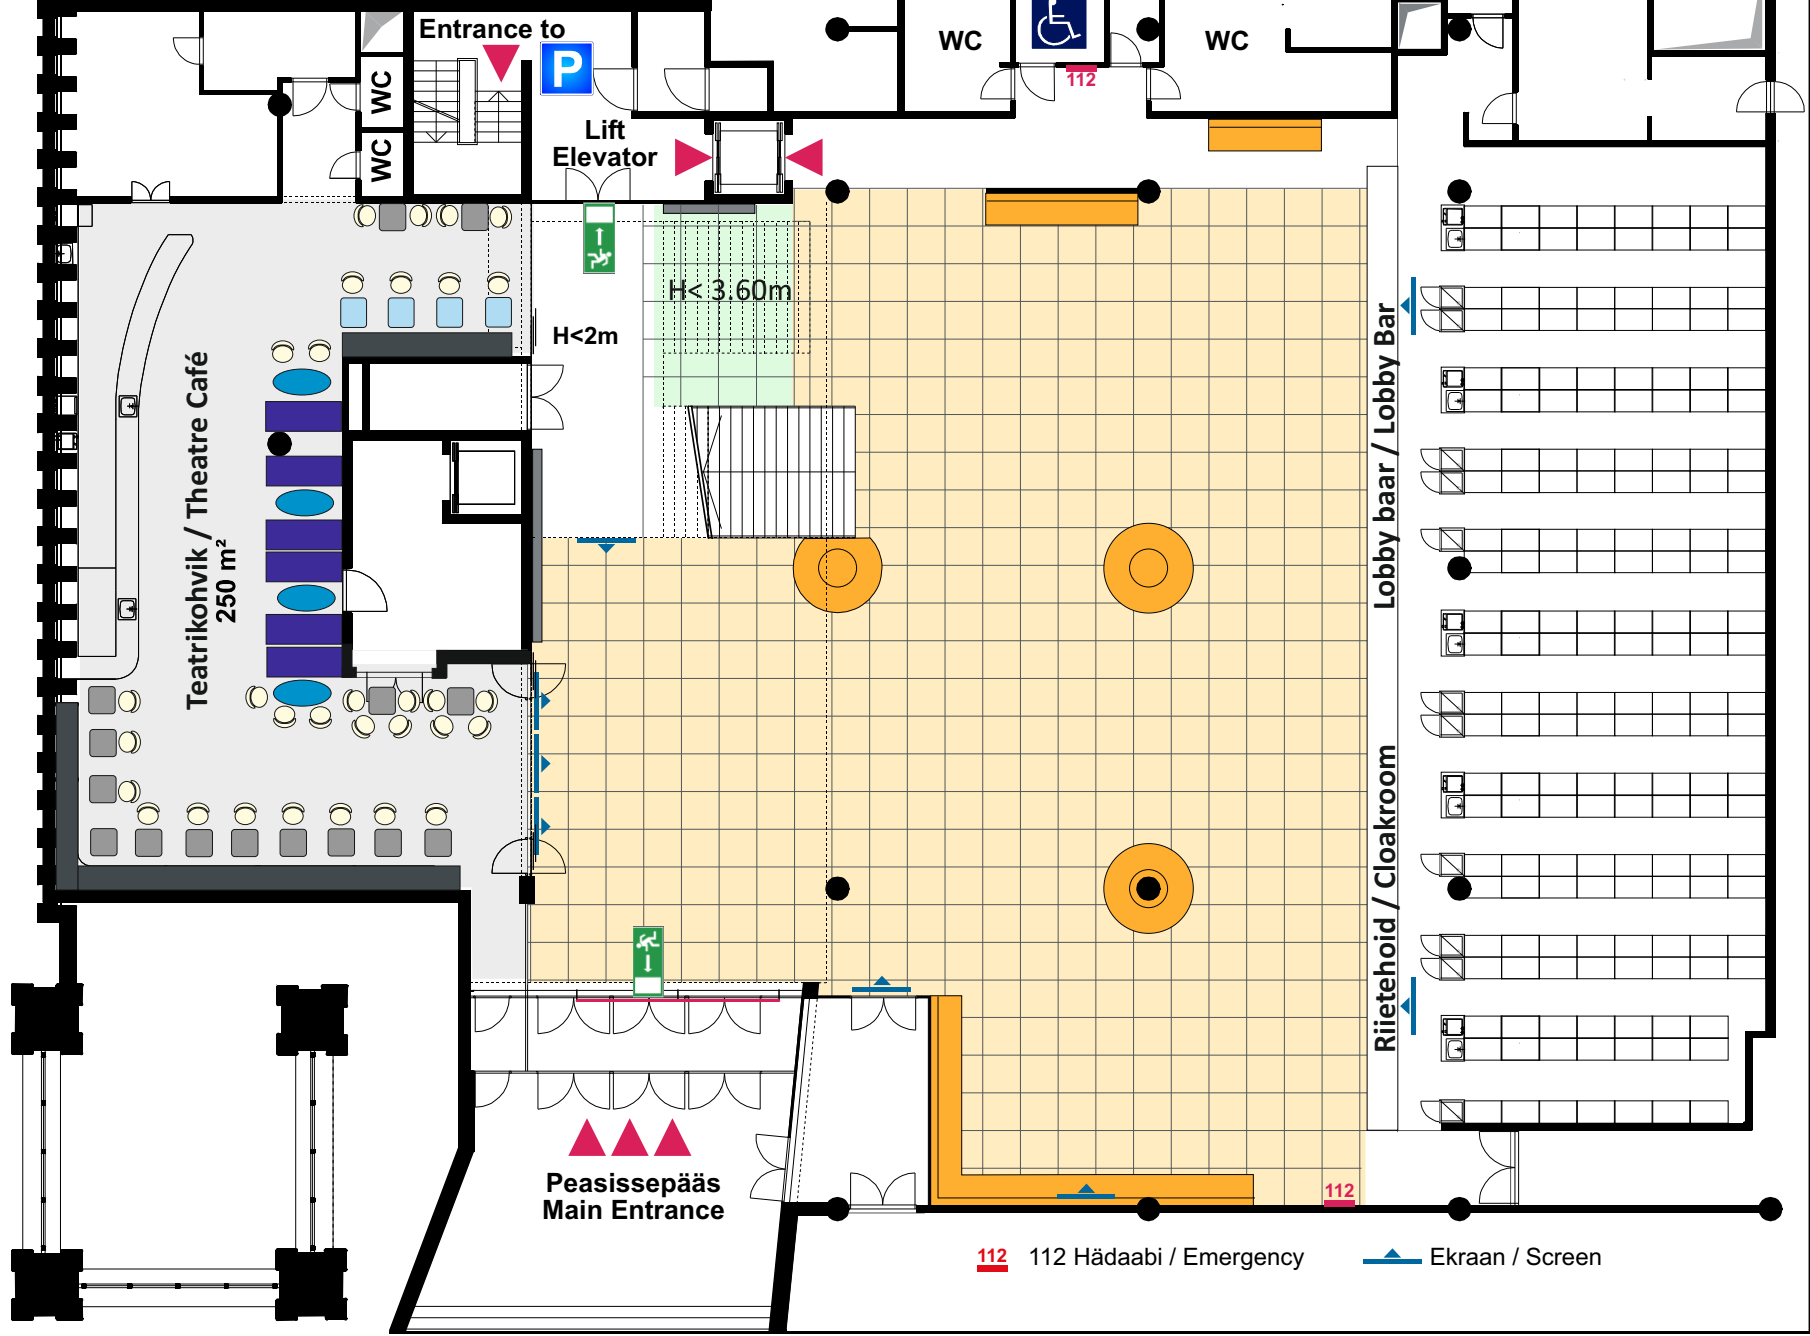

Exhibition area

Note: In the process of planning event ask more detailed technical plan about points of power outlets and fighting equipment.

Lobby / Presentation area 750 m²

Peasissepääs
Main Entrance

112 Hädaabi / Emergency

Ekraan / Screen