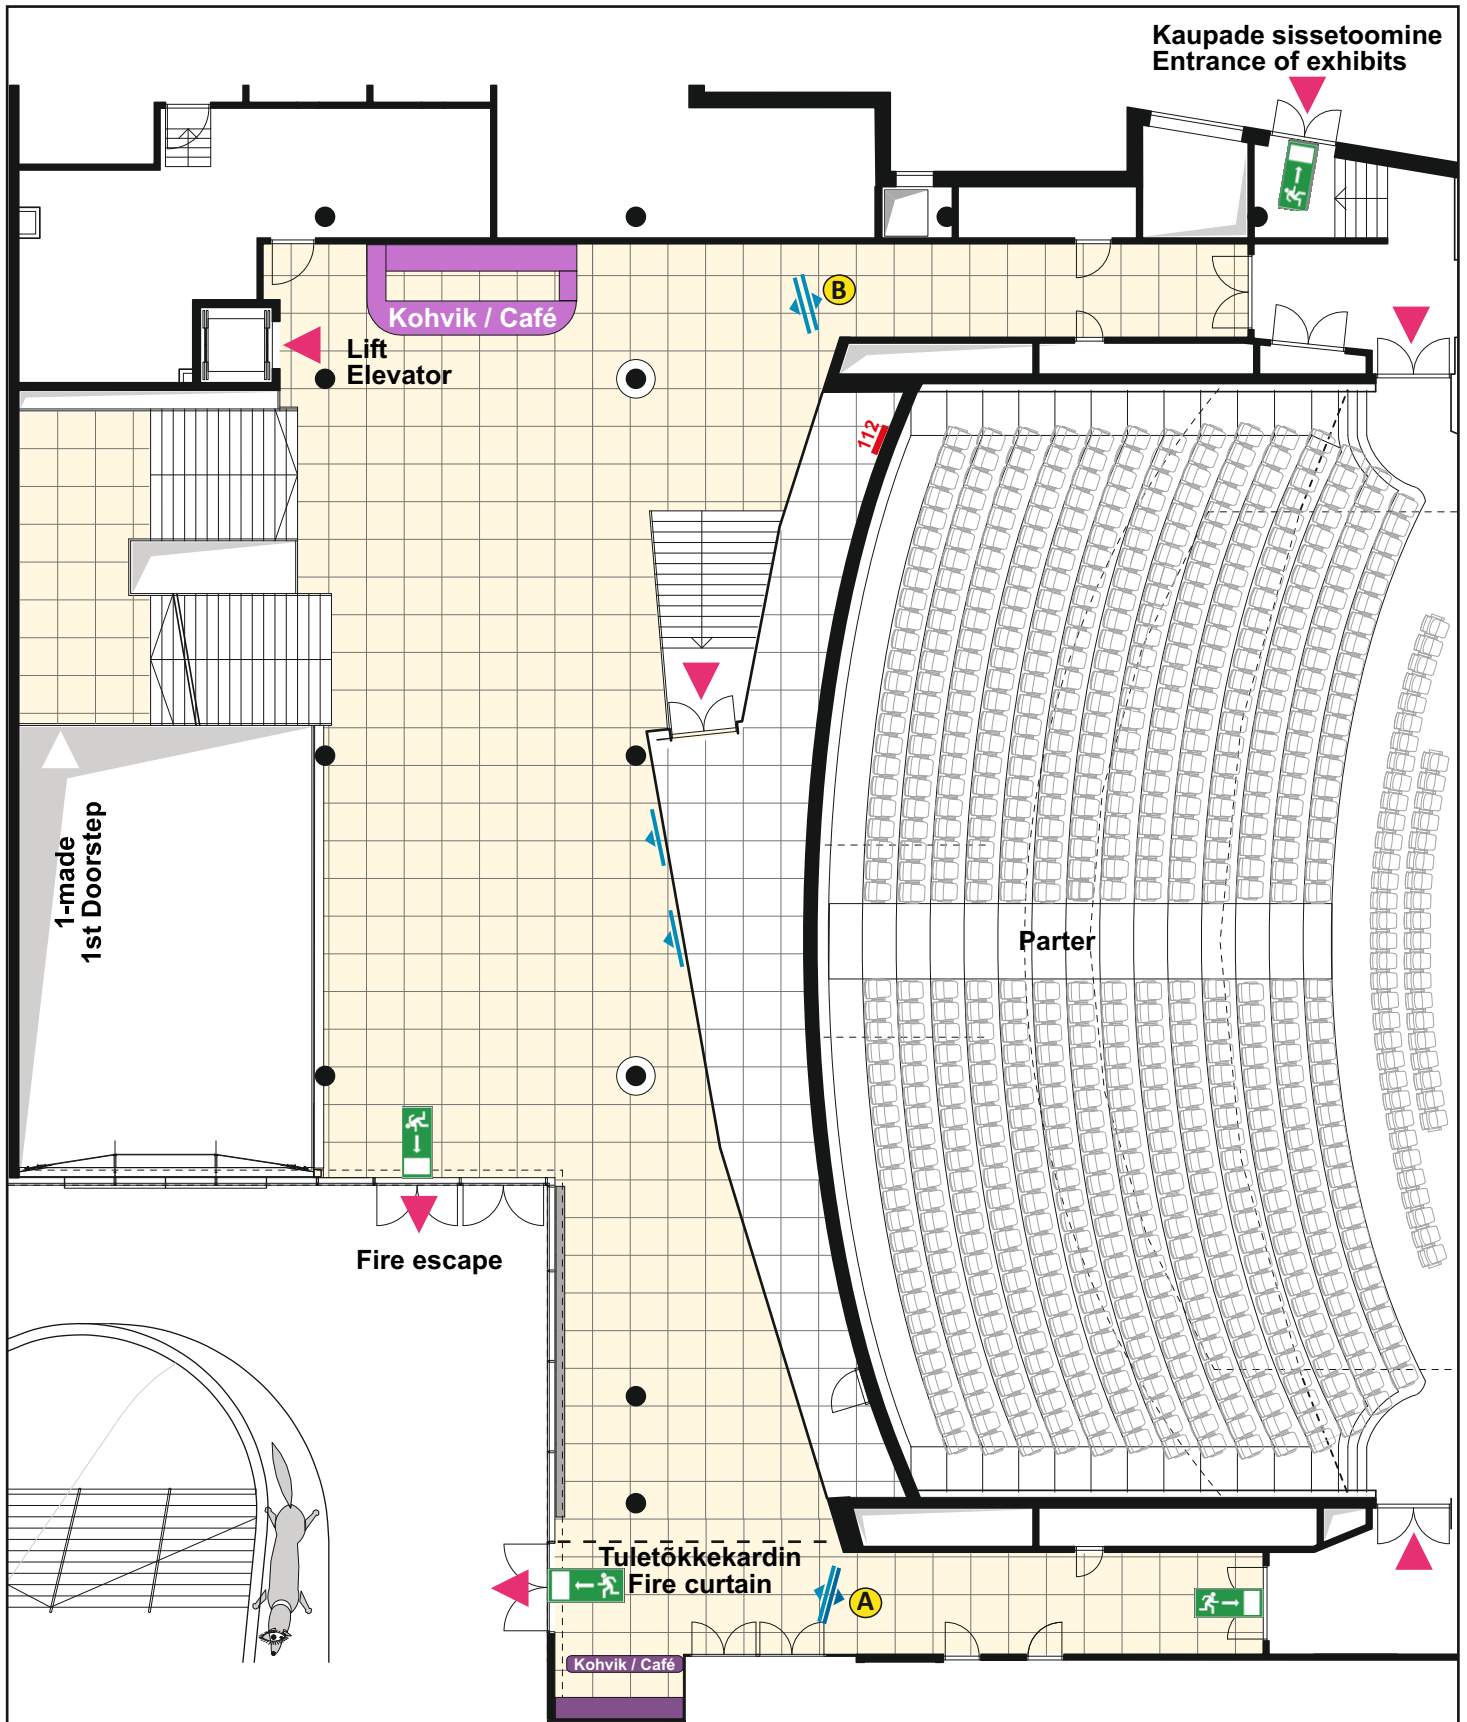

1-korrus / 1st-floor

Lobby / Presentation area 569 m²

Exhibition area **Exhibition area h<2m**

Note: In the process of planning event ask more detailed technical plan about points of power outlets and fighting equipment.

- A** Ekraan / Screen/ h=2.60m
- B** Ekraan / Screen/ h=2.44m