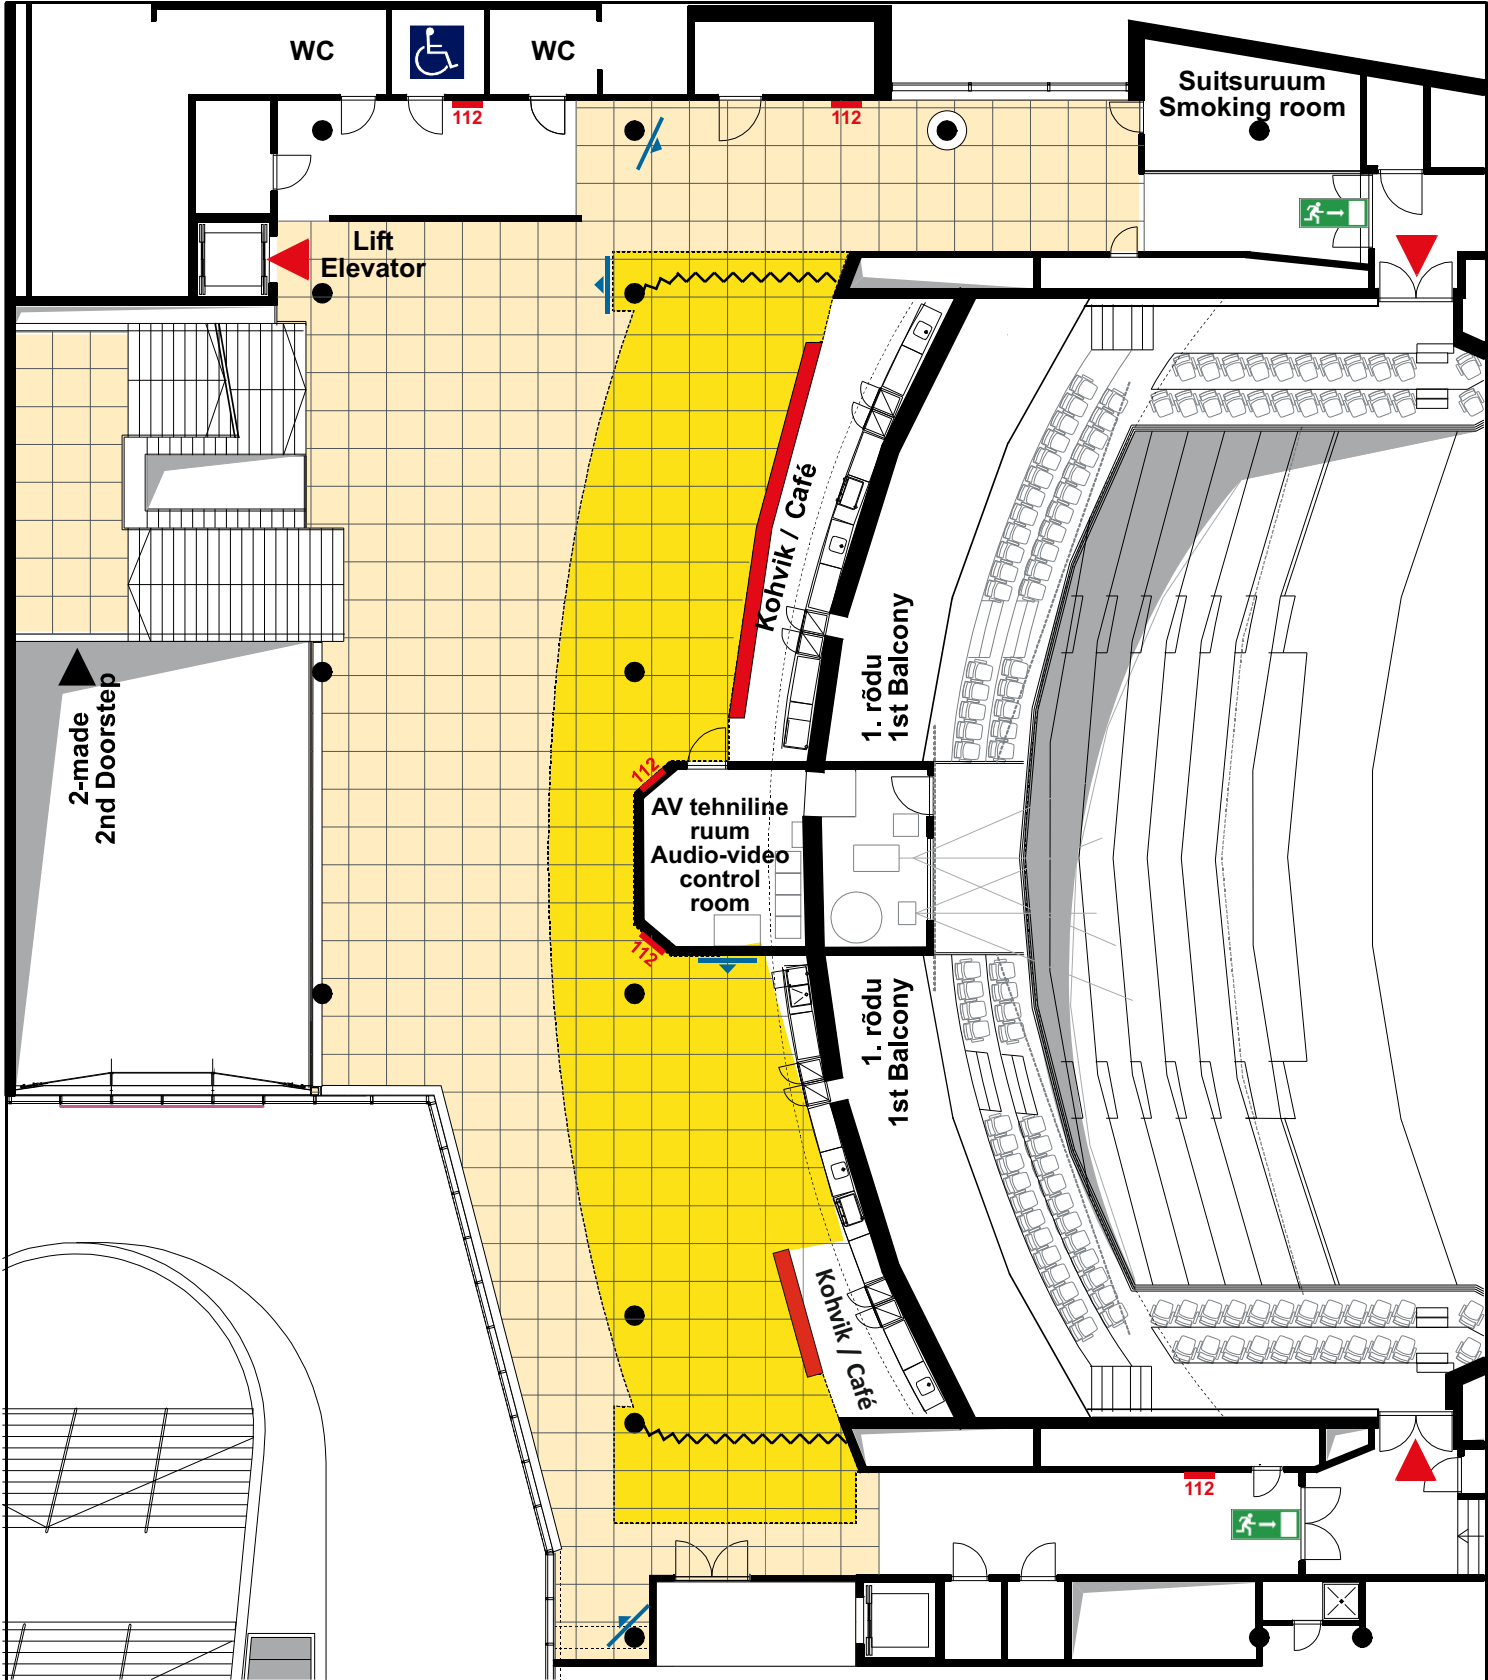

- Exhibition area
- h=2.35m

112 112 Hädaabi / Emergency

▶ Ekraan / Screen

Lükandkardin/Folding Curtain